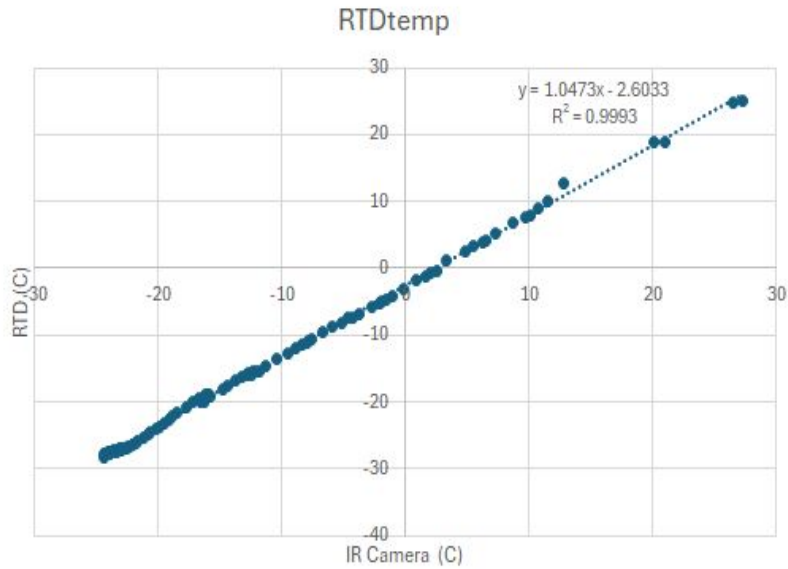

Calibration Curve